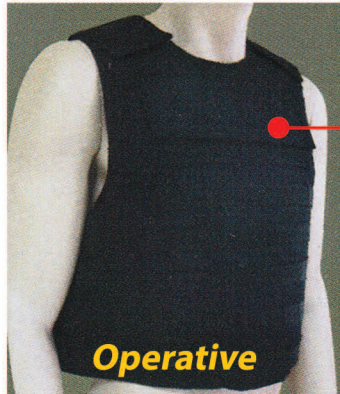

مشخصات فنی :

جنس لایه بیرونی: توری نایلون

جنس لایه داخلی: HMPE

سطح حفاظت بالستیکی: NIJ IIIA

سطح پوشش: ۰/۳۲ متر مربع

وزن: ۱۴۰۰ گرم

محل VIP: در لباس و کت پوشیده می شوند
برخی محل های آن به صورت کت و بارانی
تولید می گردد.
محل Operative: معمولاً توسط پلیس و نیروهای
نظامی، بر روی لباس های فرم پوشیده می شوند.